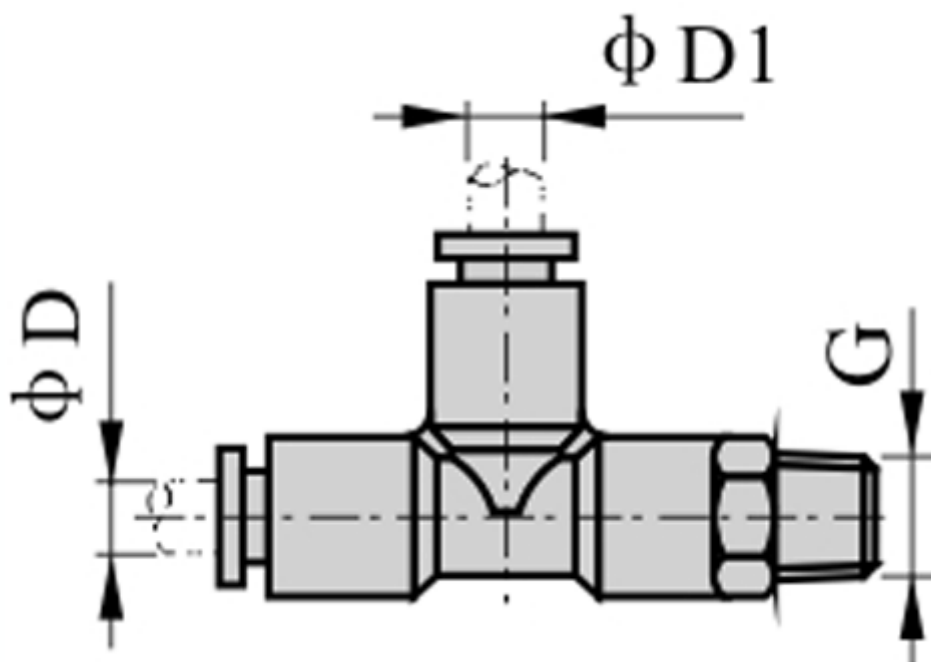

Data Sheet

Article number: 58EPD804

Description: Fitting EPD804 Tee connector
male thread 1/2", tube diameter 8

Measures

D = 8
Thread = 1/2"